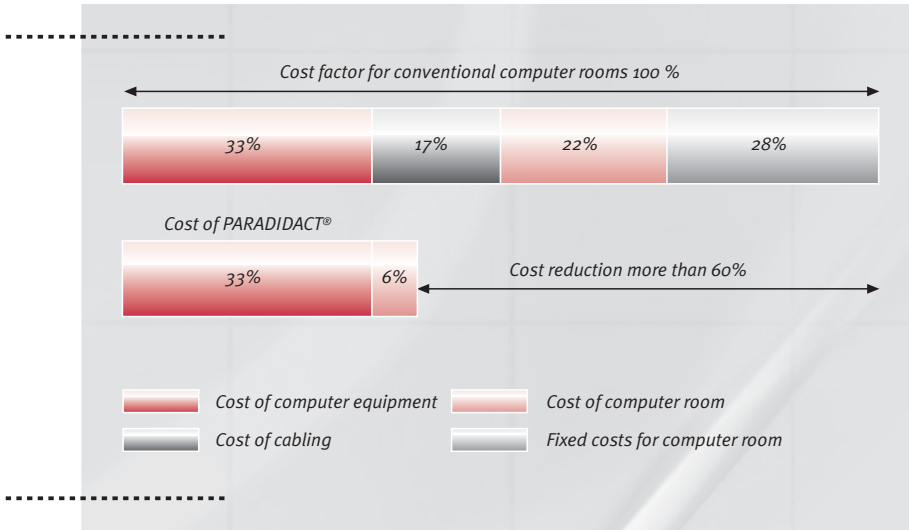

The system can be configured to accommodate any make or model of notebook.

Easy maneuverability with large rolling casters and ergonomic handles.
Option: Speaker system and metal security lid.

Integrated wireless access point.

Just plug in for charging.

Up to 60% cost reduction

Compared with traditional computer rooms you can reduce costs by as much as 60% with the PARADIDACT® by eliminating infrastructure costs associated with a dedicated room, network cables and assorted fixed costs.